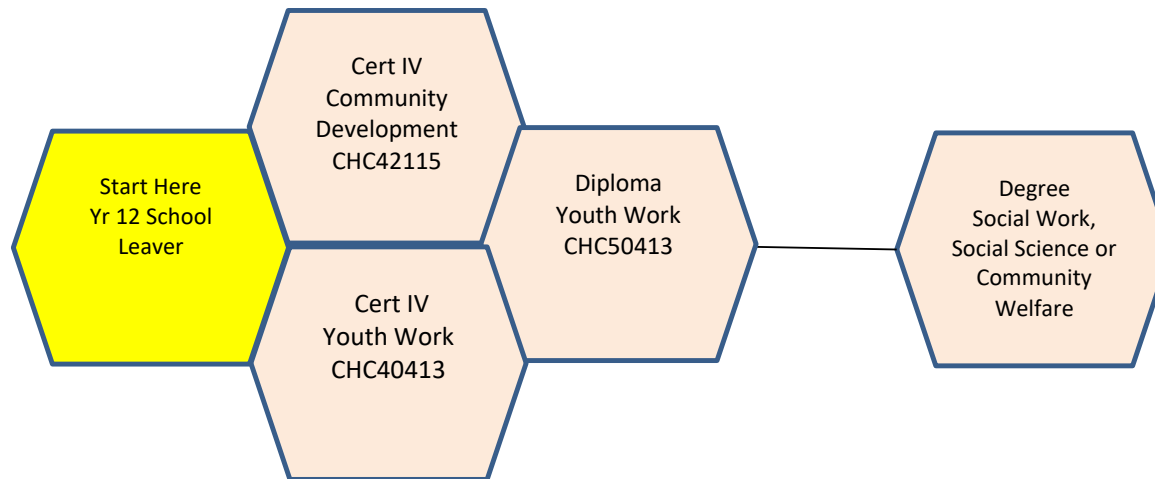

Youth Work Career Pathways

Certificate IV

Qualifies you to apply a broad range of specialised knowledge and skills in varied contexts to undertake skilled work.

CHC42115 [Community Development Worker](#)

CHC40413 [Youth Case Worker](#)

CHC40413 [Youth Housing Worker](#)

Diploma

Qualifies you to apply integrated technical and theoretical concepts in a broad range of contexts to undertake advanced skilled or paraprofessional work.