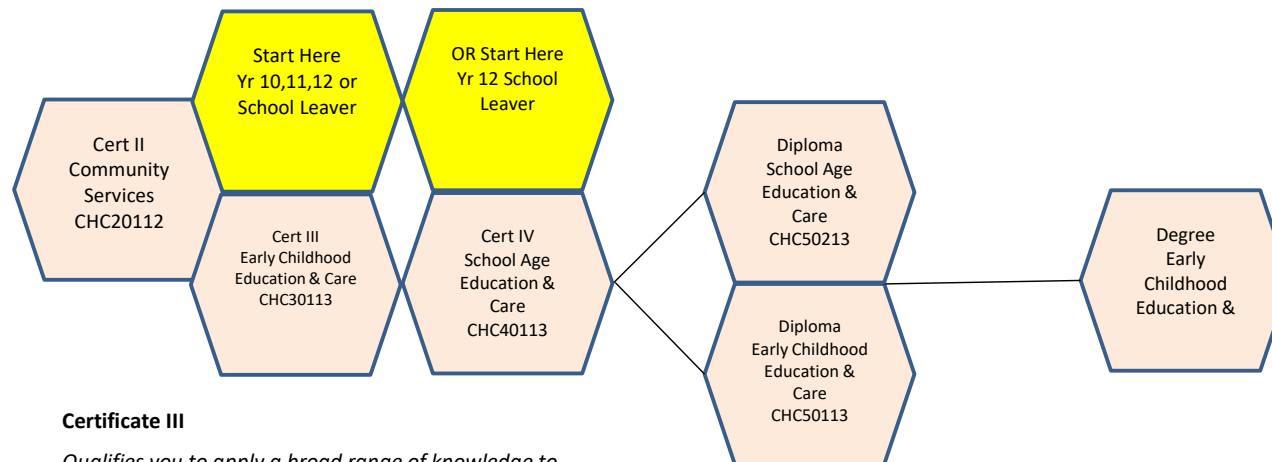

## Early Childhood (Centre Based) Education & Care, School Age Education & Care Career Pathways

### Certificate III

*Qualifies you to apply a broad range of knowledge to undertake skilled work and is a pathway to further learning.*

CHC30113 [Childhood Educator Assistant](#)

CHC30113 [Outside School Hours Aide](#)